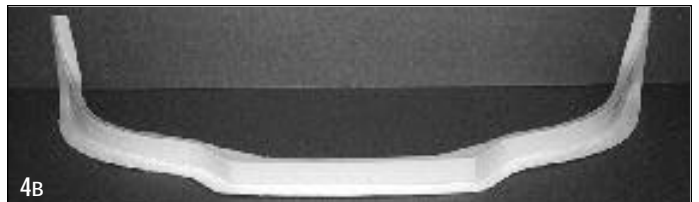

719-667-0343 Local REV 2/2/08
 719-667-0075 Fax
 800-797-2911

The RS and the RSR had larger engines, new aerodynamic aids (ie: duck tail), larger fenders and flares.

911 RSR '69 -'73 PARTS

PART #		FIBERGLASS	CARBON FIBER
002	911 RSR REAR BUMPER 11", '69-73	325.95	795.95
	One piece duplication of factory RSR. NOTE: shorter bumperettes and cutouts on bottom of bumper for megaphones is the difference for the RSR (11" flares).		
004	911 RSR FRONT SPOILER BUMPER 9", '73	395.95	695.95
	Use with 9" fender flares. Features an oil cooler opening (opening 4 1/8" x 19 1/2") with oil cooler grill.		
004A	911 RSR CHIN SPOILER 9", '73	176.95	N.A.
	To be used under #4 per the factory and Peter Greg's RSR.		
004B	911 RSR SPLITTER-CHIN SPOILER, '73	186.95	N.A.
	Kevlar composite. To be used under #4 bumper. The extra depth plus the 2" lip will add significant down force.		
008	911 RS GRILL 19 1/2" x 4 1/4"	49.95	
014	911 RS DUCK TAIL	369.95	595.95
	The incomparable look of the distinctive Carrera RS.		
018	911 R STYLE, LIGHT WEIGHT DOORS, pair	898.95	1194.95
	Average 9 lbs. Bottom hinge is molded into door.		
021	911 RSR FIBERGLASS HOOD, '66-73	350.95	880.95
	Includes backside of hood with reinforcement. Also hardware for bolting to your existing hood hinge and hardware for the closing latch. Reinforced with Cormat for minimum flexing. (Avg wt 11 lb) Original weight 42 lb.		
027	911 ST/RSR FRONT FENDERS 9", 69-73, pr	705.95	1095.95
027A	911 AIR SCOOP/TURN SIGNAL BLANK, pair	159.95	320.95
026B	911 RACING TURN SIGNAL BLANK, pair	122.95	250.95
	Exact duplication of factory originals. (Avg wt 6 lb ea). Original weight avg 28 lbs. left, 23 lbs right.		
035-11	911 RSR QTR PANELS 11", pair	495.95	795.95
	Complete rear quarter panel from lid to door.		
035-T11	911 TURBO/RSR QTR PANELS 11", pair	495.95	795.95
	Complete rear quarter panel from lid to door.		
038	911 RSR SET: 9" FRONT FLARES, 11" REAR	510.95	710.95
	Set of 4 allows for 9" front rim, 11" rear rim.		
305	CARRERA RS DECALS, FULL SET	202.95	
	Includes 2 side scripts, ducktail "Carrera RS", ducktail "Porsche" and bumper stripes.		